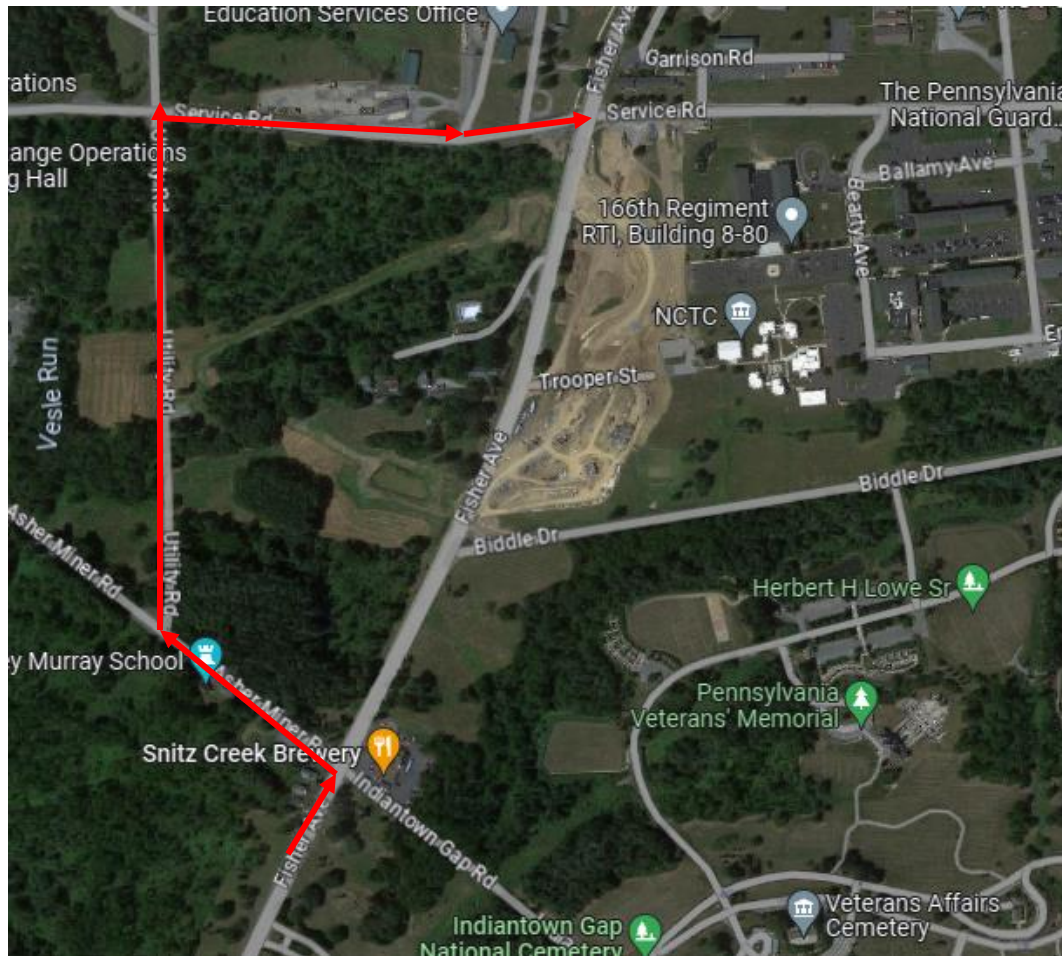

## **GPS Address for BLDG 9-30 (BSNCOC):**

Fort Indiantown Gap Post Exchange  
(Building is directly behind PX)

CUI

# 3<sup>rd</sup> BN (NCOA) Overview

- ★ 166<sup>th</sup> RTI and BLC
- ★ BSNCOG
- ★ Traffic Light
- ★ Post Exchange

CUI

# Gate Construction Detour

CUI