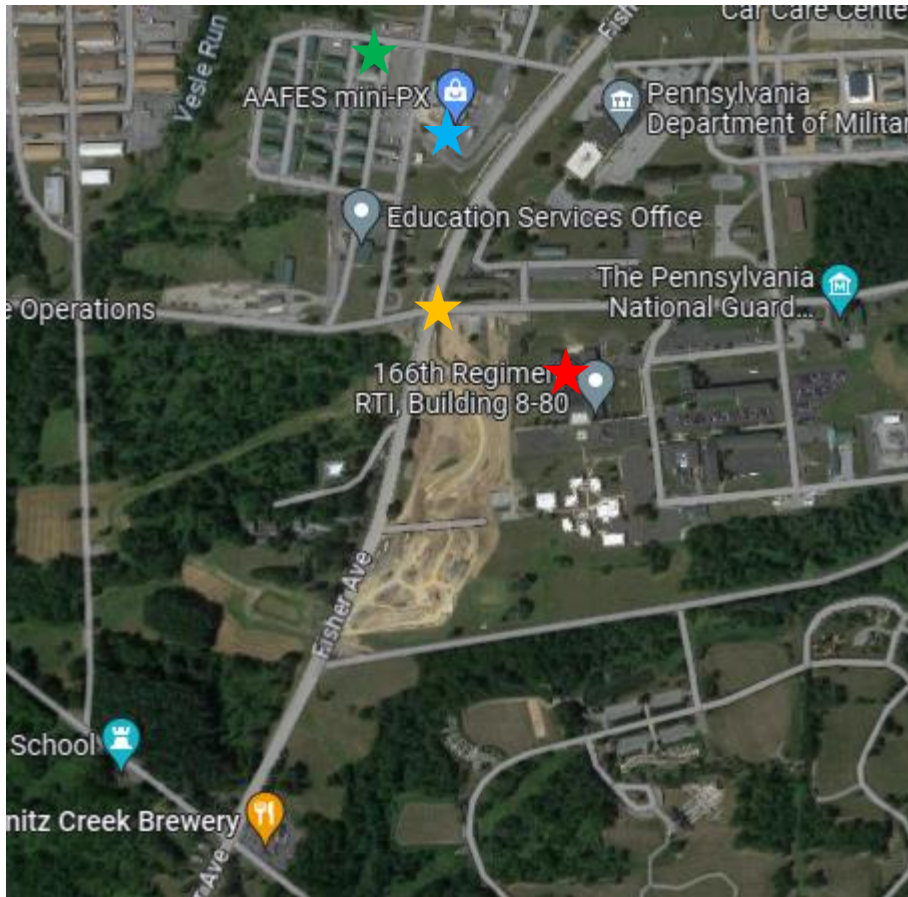

CUI

3rd BN (NCOA) Overview

- ★ 166th RTI and BLC
- ★ BSNCOG
- ★ Traffic Light
- ★ Post Exchange